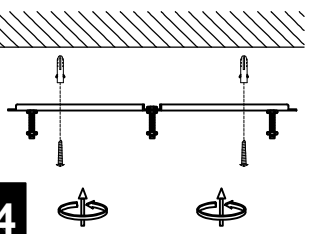

02

03

04

05

9xE14 MAX 40W

06

07

08

09

10

11

12

NO.	QTY	Specification
A	8	15cm iron pipe
B	1	Ø32.6cm stainless steel
C	5	22cm iron pipe
D	1	Ø22cm stainless steel
E	26	M4*0.8cm screw
F	172	2.2*12cm crystal

13