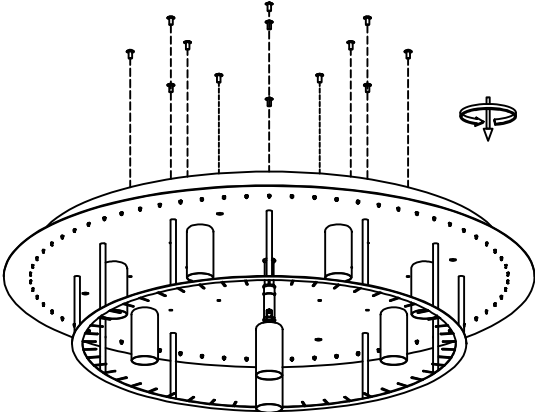

02

03

04

05

 **9xE14 MAX 40W**

06

07

08

09

10

11

12

NO.	QTY	Specification
A	8	15cm iron pipe
B	1	Ø32.6cm stainless steel
C	5	22cm iron pipe
D	1	Ø22cm stainless steel
E	26	M4*0.8cm screw
F	172	2.2*12cm crystal

13