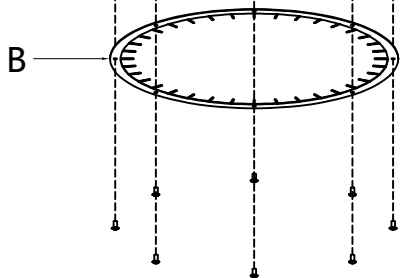

02

03

04

05

 **9xE14 MAX 40W**

06

07

08

09

10

11

12

NO.	QTY	Specification
A	8	15cm iron pipe
B	1	Ø32.6cm stainless steel
C	5	22cm iron pipe
D	1	Ø22cm stainless steel
E	26	M4*0.8cm screw
F	172	2.2*12cm crystal

13