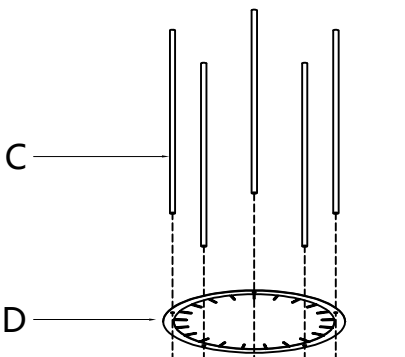

02

03

04

05

 **9xE14 MAX 40W**

06

07

08

09

10

11

12

NO.	QTY	Specification
A	8	15cm iron pipe
B	1	Ø32.6cm stainless steel
C	5	22cm iron pipe
D	1	Ø22cm stainless steel
E	26	M4*0.8cm screw
F	172	2.2*12cm crystal

13