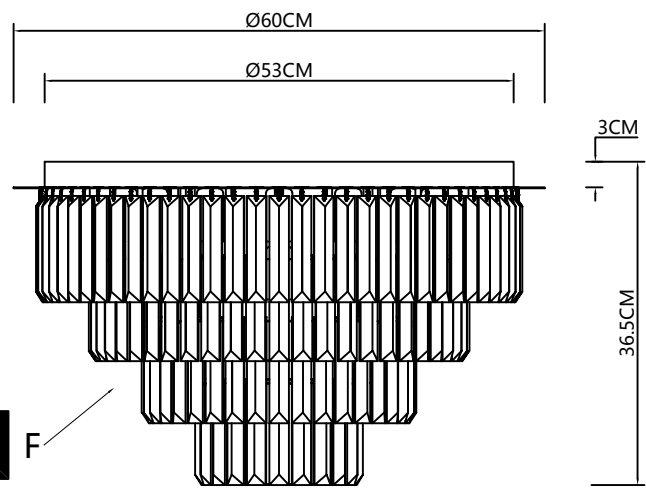

02

03

04

05

 **9xE14 MAX 40W**

06

07

08

09

10

11

12

NO.	QTY	Specification
A	8	15cm iron pipe
B	1	Ø32.6cm stainless steel
C	5	22cm iron pipe
D	1	Ø22cm stainless steel
E	26	M4*0.8cm screw
F	172	2.2*12cm crystal

13