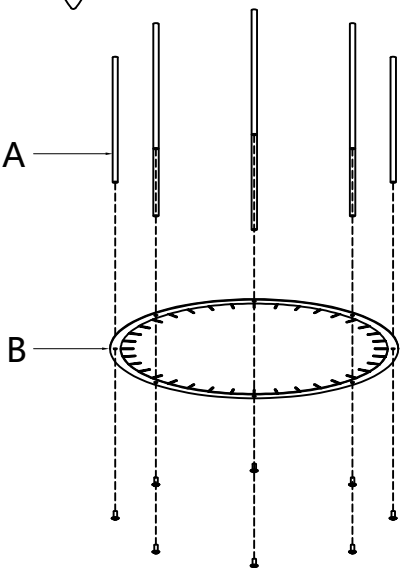

02

03

04

05

 **9xE14 MAX 40W**

06

07

08

09

10

11

12

NO.	QTY	Specification
A	8	15cm iron pipe
B	1	Ø32.6cm stainless steel
C	5	22cm iron pipe
D	1	Ø22cm stainless steel
E	26	M4*0.8cm screw
F	172	2.2*12cm crystal

13