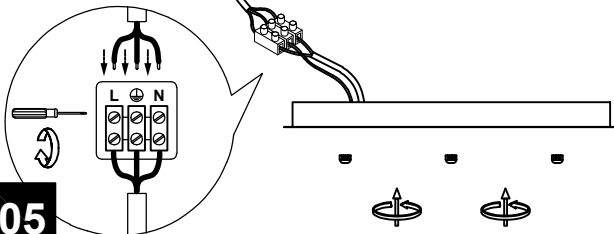

02

03

04

05

 **9xE14 MAX 40W**

06

07

08

09

10

11

12

NO.	QTY	Specification
A	8	15cm iron pipe
B	1	Ø32.6cm stainless steel
C	5	22cm iron pipe
D	1	Ø22cm stainless steel
E	26	M4*0.8cm screw
F	172	2.2*12cm crystal

13