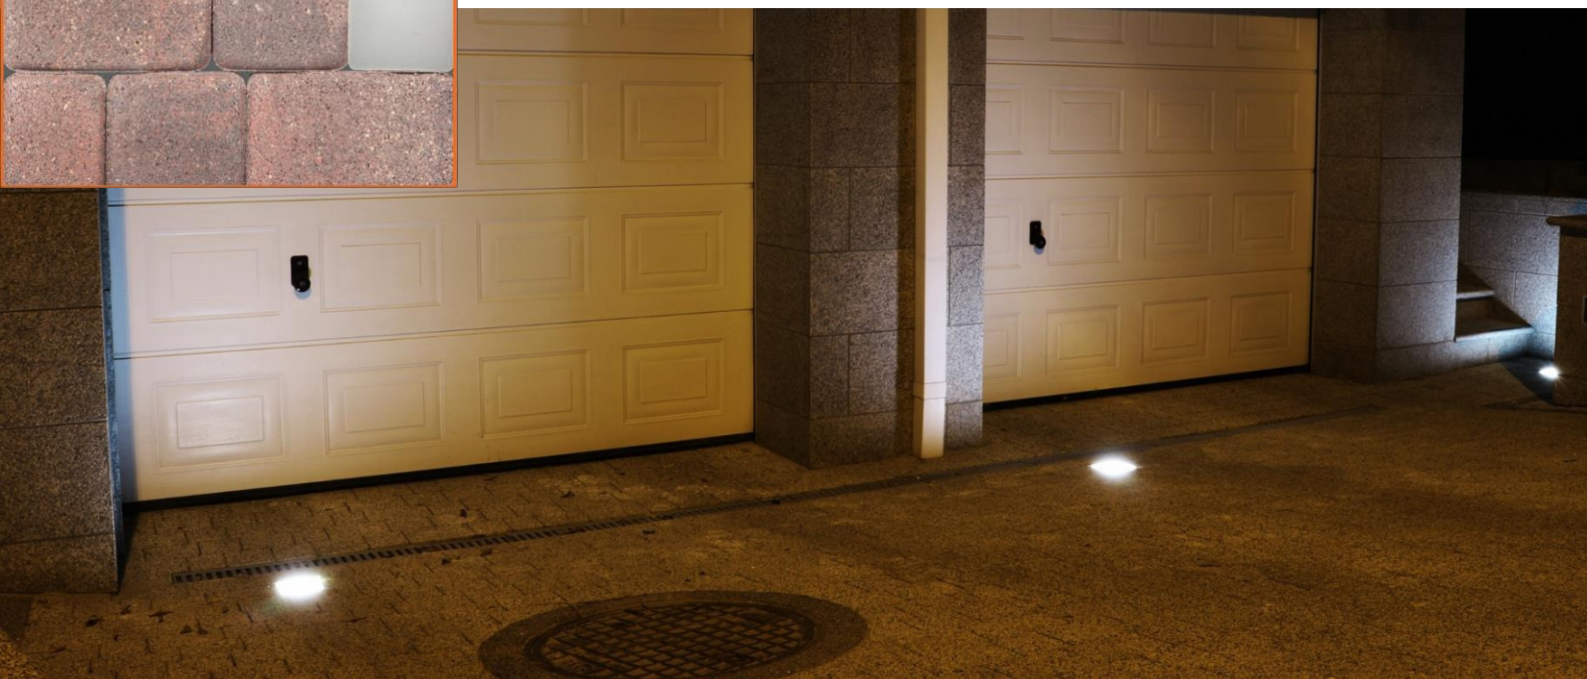

Karta katalogowa Product Sheet

LedBruk Sp. z o.o.
Waryńskiego 29a
05-200 Wołomin
www.ledbruk.com

Oznaczenie produktu
Product designation

Indeks [Trade
handlowy index]

Barwa [Light
światta color]

EAN

Indeks [Trade handlowy index]	Barwa [Light światta color]	EAN
002_24V_BC	Biała Ciepła [Warm white]	5903003122197
002_24V_BZ	Biała Zimna [Cold white]	5903003122203
002_24V_RGB	RGB	5903003122210
002_24V_RGBW_C	RGBW Biała Ciepła [RGB+ Warm white]	5903003122227
002_24V_RGBW_Z	RGBW Biała Zimna [RGB+ Cold white]	5903003122234

Inne wzory opraw LedBruk
Luminaires other shapes