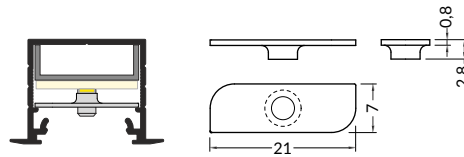

LINEA20-1 LED clamp
colour: white
material: painted steel, plastic

docisk LED LINEA20-1
kolor: biały
materiał: stal malowana, tworzywo