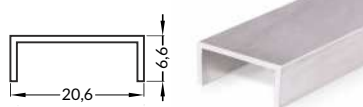

INDEX = 1 pc, length 2000 mm
package > check the pricelist
INDEKS = 1 szt., długość 2000 mm
opakowanie > patrz cennik

raw aluminium
surowe aluminium
C6060000

Available lengths: 1000 mm, 2000 mm, 3000 mm, 4000 mm.
The standard profile length tolerance is +20 mm. More details >> 1.08.

Dostępne długości: 1000 mm, 2000 mm, 3000 mm, 4000 mm.
Standardowa tolerancja długości profili wynosi: +20 mm. Więcej informacji >> 1.08.