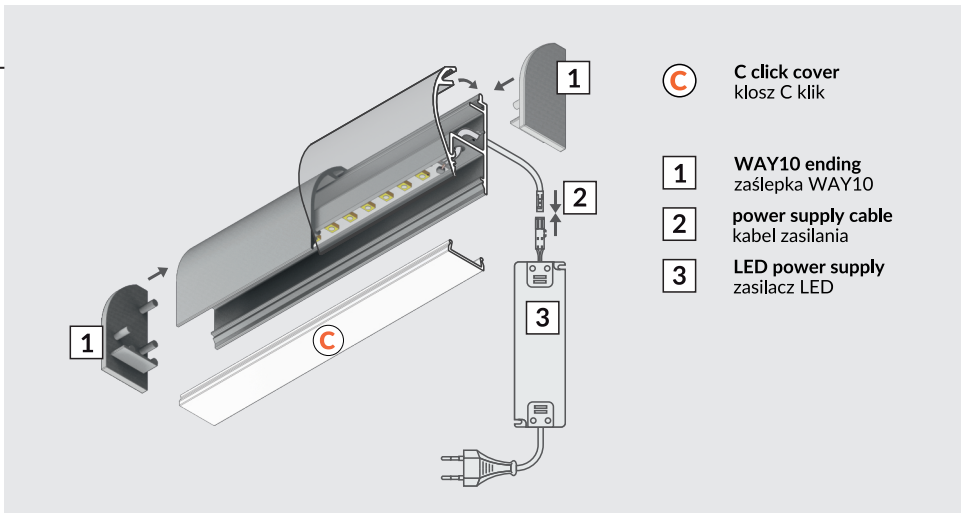

WAY10 C

SPECIAL APPLICATION PROFILE / PROFIL SPECJALNY

 max 10 mm

C C click cover
klosz C klik

- 1** WAY10 ending
zaślepka WAY10
- 2** power supply cable
kabel zasilania
- 3** LED power supply
zasilacz LED