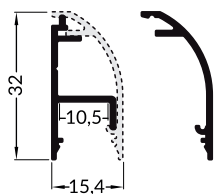

WAY10 C

SPECIAL APPLICATION PROFILE / PROFIL SPECJALNY

 max 10 mm

C C click cover
klosz C klik

- 1** WAY10 ending
zaślepka WAY10
- 2** power supply cable
kabel zasilania
- 3** LED power supply
zasilacz LED