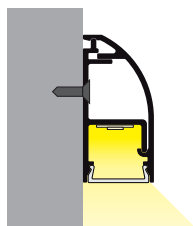

WAY10 C

SPECIAL APPLICATION PROFILE / PROFIL SPECJALNY

 max 10 mm

C C click cover
klosz C klik

- 1** WAY10 ending
zaślepka WAY10
- 2** power supply cable
kabel zasilania
- 3** LED power supply
zasilacz LED