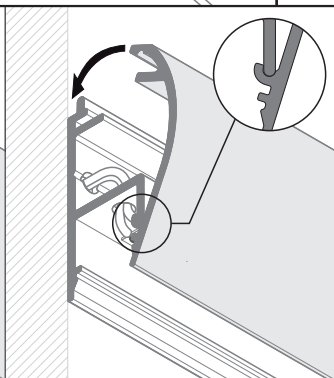

scissors
nożyczki

hacksaw
piłka

pliers
kombinerki

solder
cyna

soldering iron
lutownica

screwdriver
wkrętak

drill
wiertarka