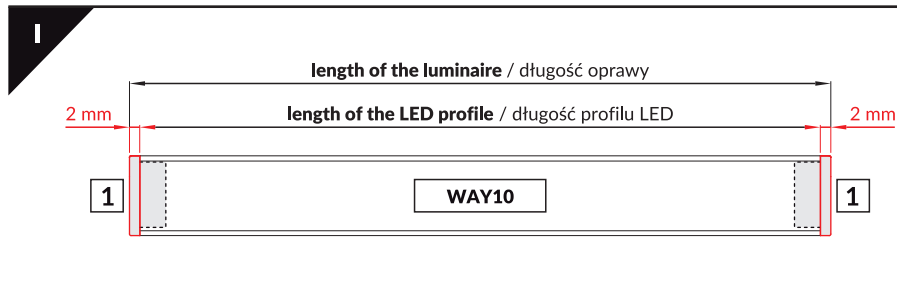

scissors
nożyczki

hacksaw
piłka

pliers
kombinerki

solder
cyna

soldering iron
lutownica

screwdriver
wkrętak

drill
wiertarka