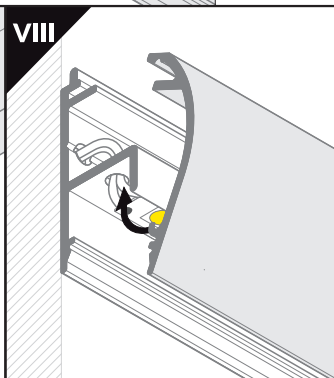

scissors
nożyczki

hacksaw
piłka

pliers
kombinerki

solder
cyna

soldering iron
lutownica

screwdriver
wkrętak

drill
wiertarka