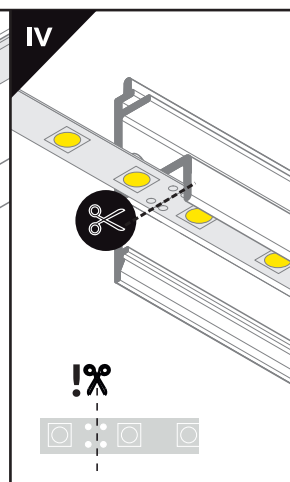

scissors
nożyczki

hacksaw
piłka

pliers
kombinerki

solder
cyna

soldering iron
lutownica

screwdriver
wkrętak

drill
wiertarka