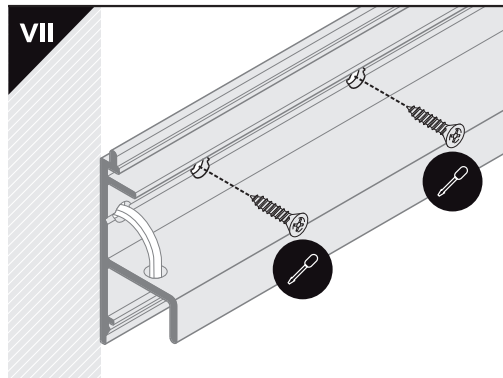

scissors
nożyczki

hacksaw
piłka

pliers
kombinerki

solder
cyna

soldering iron
lutownica

screwdriver
wkrętak

drill
wiertarka