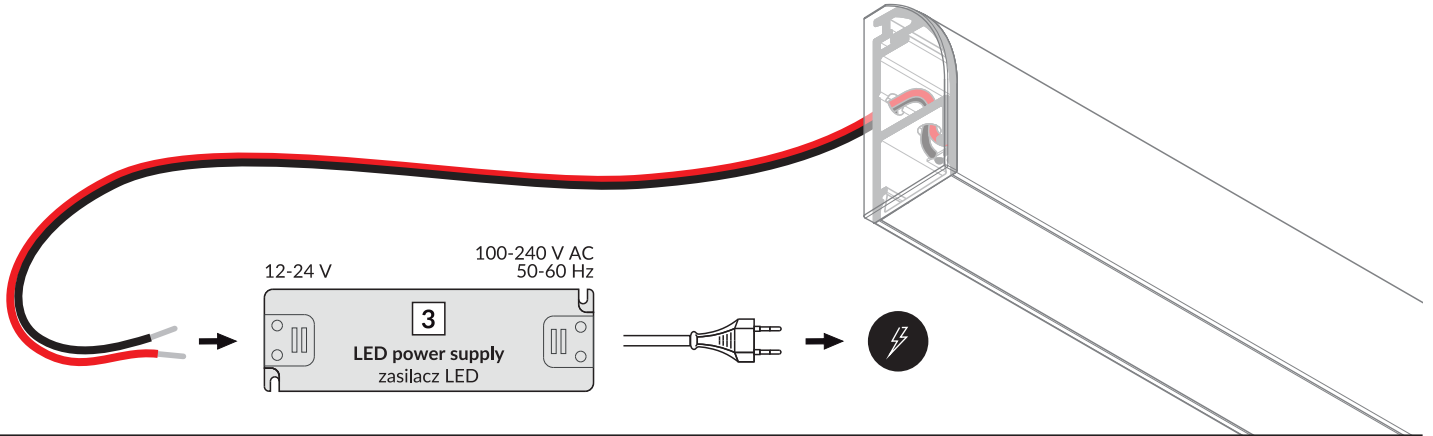

XI POWER SUPPLY / ZASILANIE

ACCESSORIES / AKCESORIA

power switches / włączniki
controller + remote / sterownik + pilot
movement sensors / czujniki ruchu

TOPMET Light Kłosowicz Wiśniewski i Wspólnik Sp.J.
Ostrowska 354 | 61-312 Poznań | POLAND
tel.: +48 61 872 75 00
www.topmet.pl/en

03.2020

TOPMET®