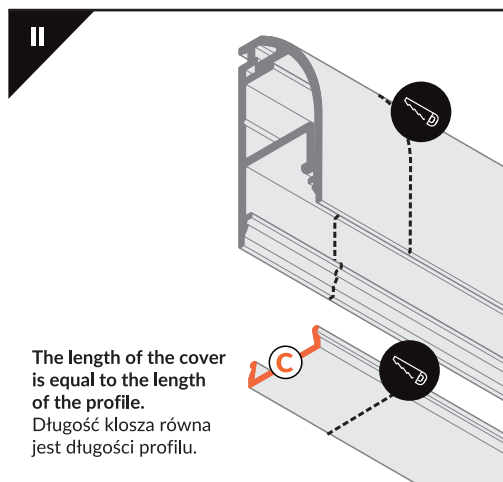

scissors
nożyczki

hacksaw
piłka

pliers
kombinerki

solder
cyna

soldering iron
lutownica

screwdriver
wkrętak

drill
wiertarka