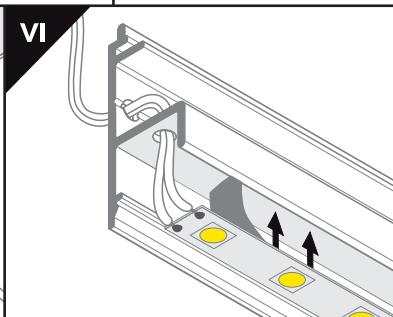

scissors
nożyczki

hacksaw
piłka

pliers
kombinerki

solder
cyna

soldering iron
lutownica

screwdriver
wkrętak

drill
wiertarka