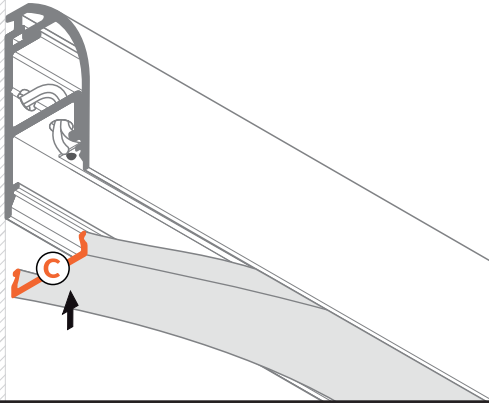

IX

X

XI POWER SUPPLY / ZASILANIE

ACCESSORIES / AKCESORIA

power switches / włączniki
controller + remote / sterownik + pilot
movement sensors / czujniki ruchu

TOPMET Light Kłosowicz Wiśniewski i Wspólnik Sp.J.
Ostrowska 354 | 61-312 Poznań | POLAND
tel.: +48 61 872 75 00
www.topmet.pl/en

03.2020

TOPMET®