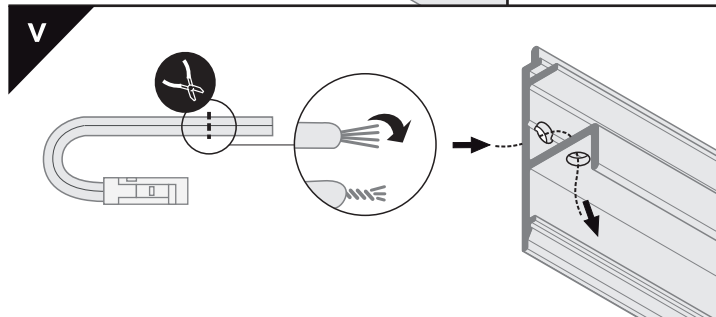

scissors
nożyczki

hacksaw
piłka

pliers
kombinerki

solder
cyna

soldering iron
lutownica

screwdriver
wkrętak

drill
wiertarka