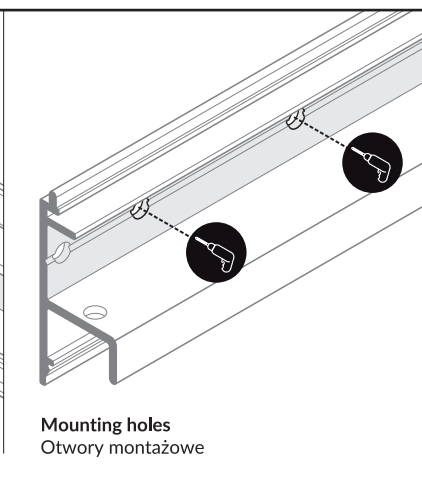

scissors
nożyczki

hacksaw
piłka

pliers
kombinerki

solder
cyna

soldering iron
lutownica

screwdriver
wkrętak

drill
wiertarka