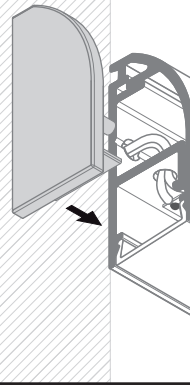

IX

X

XI POWER SUPPLY / ZASILANIE

ACCESSORIES / AKCESORIA

power switches / włączniki
controller + remote / sterownik + pilot
movement sensors / czujniki ruchu

TOPMET Light Kłosowicz Wiśniewski i Wspólnik Sp.J.
Ostrowska 354 | 61-312 Poznań | POLAND
tel.: +48 61 872 75 00
www.topmet.pl/en

03.2020

TOPMET®