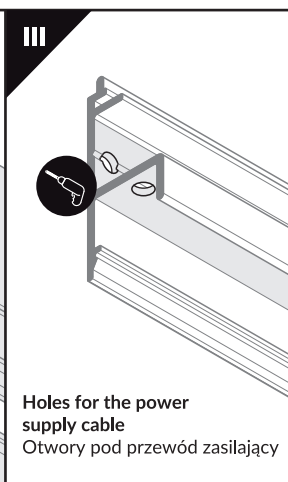

scissors
nożyczki

hacksaw
piłka

pliers
kombinerki

solder
cyna

soldering iron
lutownica

screwdriver
wkrętak

drill
wiertarka