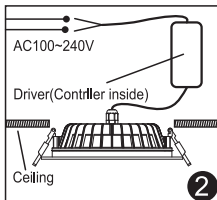

Material: Aluminum

Hole Size: \varnothing 175~180mm

Model No.: FUT063

Power: 6W

Input Voltage: AC100~240V 50/60Hz

Color temperature: 2700K~6500K

Luminous Flux: 500LM

Light Efficiency: 80LM/W

CRI:>80

PF: >0.5

Lifespan: 50000 hours

Beam Angle: 120°

IP Rate: IP54

Material: Aluminum

Hole Size: $\varnothing 90 \sim 100 \text{mm}$

Instructions

1. Please open the hole on the ceiling according to the correct size of Diagram 1.
2. Connect the driver properly according to the wire connection Diagram 2. And then put the driver and wire into the ceiling from the hole.
3. Push in the two spring elements, make sure that they are deployed and anchored on the back of the ceiling Diagram 3 and 4.