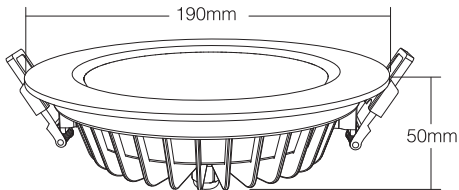

Material: Aluminum

Hole Size: \varnothing 175~180mm

Model No.: FUT063

Power: 6W

Input Voltage: AC100~240V 50/60Hz

Color temperature: 2700K~6500K

Luminous Flux: 500LM

Light Efficiency: 80LM/W

CRI:>80

PF: >0.5

Lifespan: 50000 hours

Beam Angle: 120°

IP Rate: IP54

Material: Aluminum

Hole Size: $\varnothing 90 \sim 100 \text{mm}$

Instructions