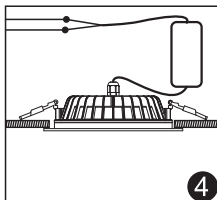

Material: Aluminum

Hole Size: \varnothing 175~180mm

Model No.: FUT063

Power: 6W

Input Voltage: AC100~240V 50/60Hz

Color temperature: 2700K~6500K

Luminous Flux: 500LM

Light Efficiency: 80LM/W

CRI:>80

PF: >0.5

Lifespan: 50000 hours

Beam Angle: 120°

IP Rate: IP54

Material: Aluminum

Hole Size: $\varnothing 90 \sim 100 \text{mm}$

Instructions

1. Please open the hole on the ceiling according to the correct size of Diagram 1.
2. Connect the driver properly according to the wire connection Diagram 2. And then put the driver and wire into the ceiling from the hole.
3. Push in the two spring elements, make sure that they are deployed and anchored on the back of the ceiling Diagram 3 and 4.