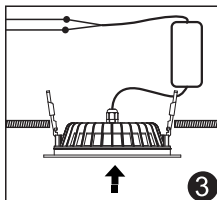

Material: Aluminum

Hole Size: \varnothing 175~180mm

Model No.: FUT063

Power: 6W

Input Voltage: AC100~240V 50/60Hz

Color temperature: 2700K~6500K

Luminous Flux: 500LM

Light Efficiency: 80LM/W

CRI:>80

PF: >0.5

Lifespan: 50000 hours

Beam Angle: 120°

IP Rate: IP54

Material: Aluminum

Hole Size: $\varnothing 90 \sim 100 \text{mm}$

Instructions

1. Please open the hole on the ceiling according to the correct size of Diagram 1.
2. Connect the driver properly according to the wire connection Diagram 2. And then put the driver and wire into the ceiling from the hole.
3. Push in the two spring elements, make sure that they are deployed and anchored on the back of the ceiling Diagram 3 and 4.