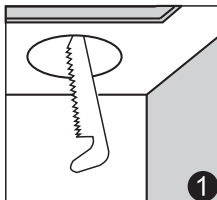

CRI:>80

PF: >0.5

Lifespan: 50000 hours

Beam Angle: 120°

IP Rate: IP54

Material: Aluminum

Hole Size: $\varnothing 90 \sim 100 \text{mm}$

Instructions

1. Please open the hole on the ceiling according to the correct size of Diagram 1.
2. Connect the driver properly according to the wire connection Diagram 2. And then put the driver and wire into the ceiling from the hole.
3. Push in the two spring elements, make sure that they are deployed and anchored on the back of the ceiling Diagram 3 and 4.