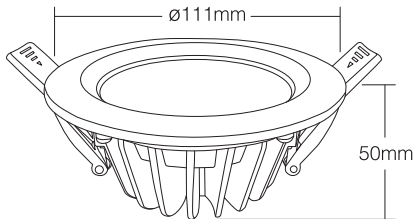

Material: Aluminum

Hole Size: \varnothing 175~180mm

Model No.: FUT063

Power: 6W

Input Voltage: AC100~240V 50/60Hz

Color temperature: 2700K~6500K

Luminous Flux: 500LM

Light Efficiency: 80LM/W

CRI:>80

PF: >0.5

Lifespan: 50000 hours

Beam Angle: 120°

IP Rate: IP54

Material: Aluminum

Hole Size: $\varnothing 90 \sim 100 \text{mm}$

Instructions

1. Please open the hole on the ceiling according to the correct size of Diagram 1.
2. Connect the driver properly according to the wire connection Diagram 2. And then put the driver and wire into the ceiling from the hole.
3. Push in the two spring elements, make sure that they are deployed and anchored on the back of the ceiling Diagram 3 and 4.