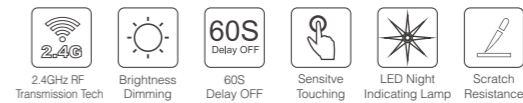

4-Zone Single Color Panel Remote Controller Model No.: B1 / T1

- Brightness Dimming
- Individided 4-zone group lighting separately, no bulb qty limited
- Adopt a hight precision capacitive touch screen IC, touch screen is very stable