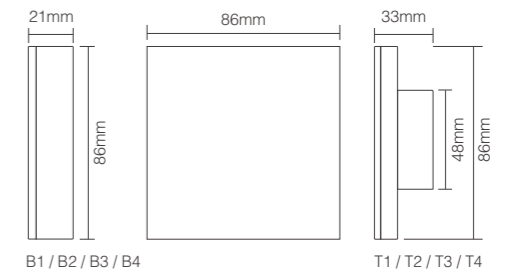

Parameters

Model No.	Power	Input	Transmission Frequency	Modulation Method	Control Distance	Size
B1 / B2 / B3 / B4	Transmitting Power: 5.5dBm Standby Power Consumption: 10uA	3V (Sevtion 2 Battery)	2.4GHz	GFSK	30m	86*86*21mm
T1 / T2 / T3 / T4	Transmitting Power: 5.5dBm Standby Power Consumption: 10uA	AC90-120V / AC180-240V	2.4GHz	GFSK	30m	86*86*33mm