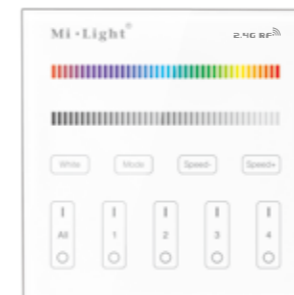

4-Zone Single Color Panel Remote Controller Model No.: B1 / T1

- Brightness Dimming
- Individided 4-zone group lighting separately, no bulb qty limited
- Adopt a hight precision capacitive touch screen IC, touch screen is very stable

4-Zone Dual White Panel Remote Controller Model No.: B2 / T2

- Dimmable and color temperature adjustable
- Individided 4-zone group lighting separately, no bulb qty limited
- Adopt a hight precision capacitive touch screen IC, touch screen is very stable

4-Zone RGBW Panel Remote Controller Model No.: B3 / T3

- RGB+W Color changing, brightness & saturation control, 9 modes switching
- Individided 4-zone group lighting separately, no bulb qty limited
- Adopt a hight precision capacitive touch screen IC, touch screen is very stable

4-Zone RGB+CCT Panel Remote Controller Model No.: B4 / T4

- Dimmable & color temperature adjustable, color changing & saturation control 9 modes switching
- Individided 4-zone group lighting separately, no bulb qty limited
- Adopt a hight precision capacitive touch screen IC, touch screen is very stable