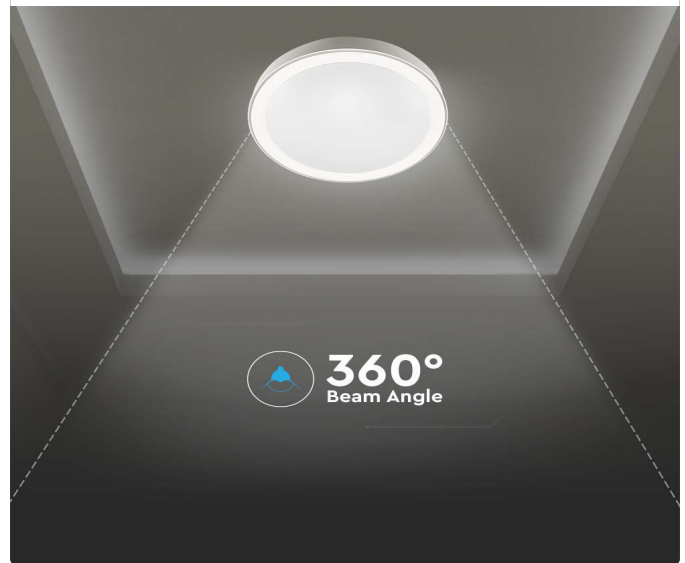

COLOR CHANGING REMOTE CONTROL | LED LIGHTING

V-TAC's Decorative Lighting range is abundant with elegant and classy luminaries and fittings that provide customers with the ability to spruce up any location with limitless combinations of designs. Our lighting fixtures come with an extended multi-year warranty, as well as unmatched support and quality.

SKU: 2114751 - 60 White

[View more details](#)