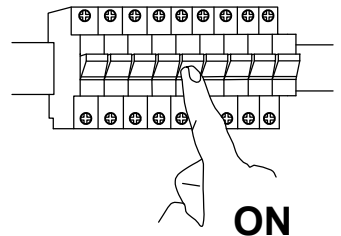

08

09

NO.	QTY	Specification
A	5	15cm iron pipe
B	1	Ø17.6cm stainless steel
C	10	M4*0.8cm screw
D	94	2.2*12cm crystal

11

ON