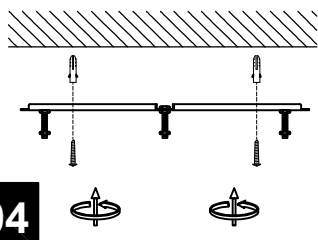

02

03

04

05

6xE14 MAX 40W

06

10

07

08

09

NO.	QTY	Specification
A	5	15cm iron pipe
B	1	Ø17.6cm stainless steel
C	10	M4*0.8cm screw
D	94	2.2*12cm crystal

11

ON