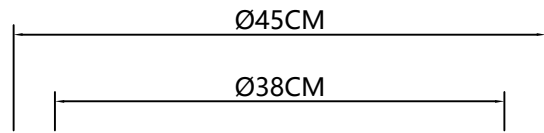

02

03

04

05

6xE14 MAX 40W

06

10

07

08

09

NO.	QTY	Specification
A	5	15cm iron pipe
B	1	Ø17.6cm stainless steel
C	10	M4*0.8cm screw
D	94	2.2*12cm crystal

11

ON